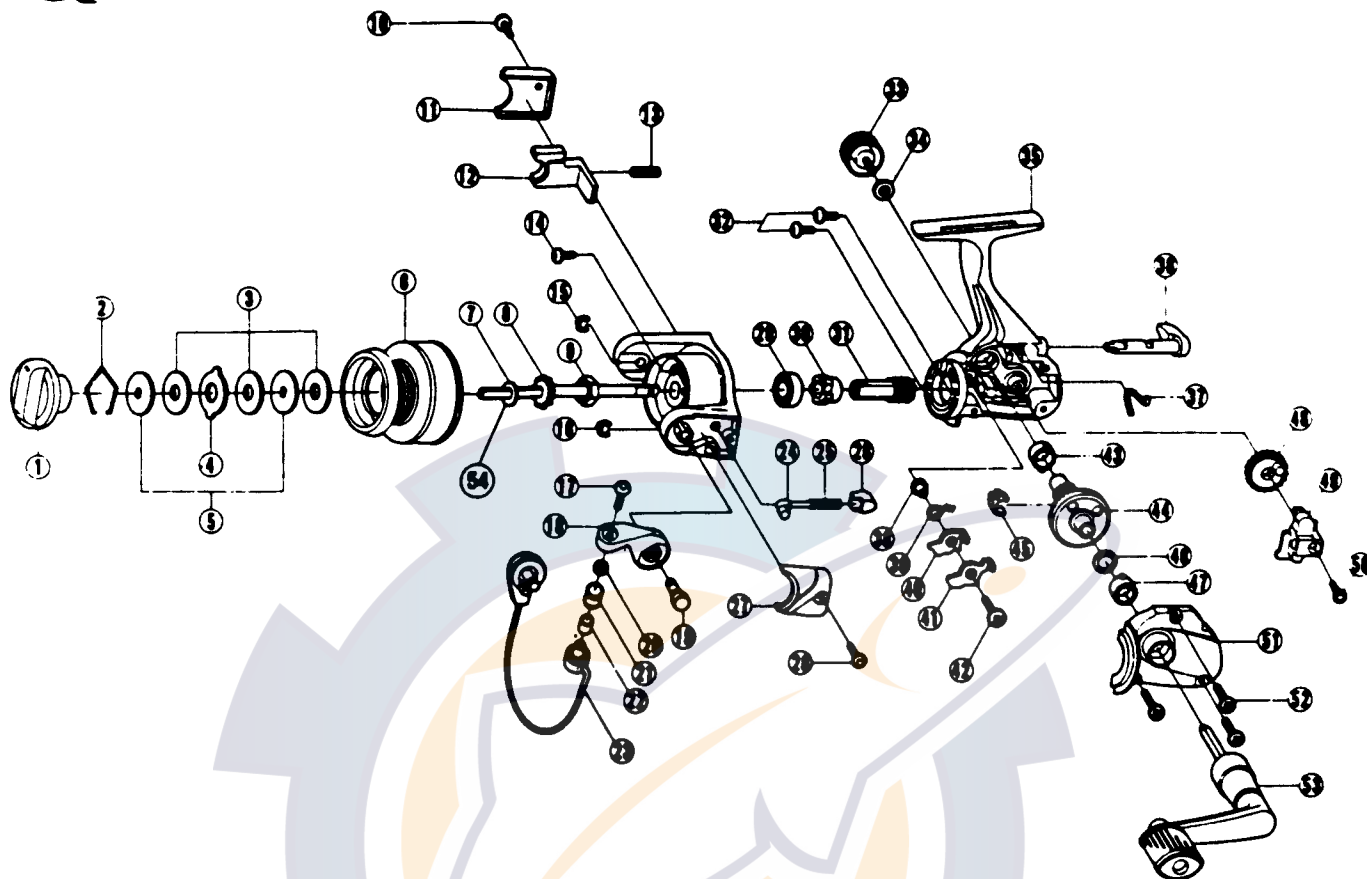

QUANTUM® XR 1

(XR1)

KEY NO.	PART NO.	DESCRIPTION	PRICE	KEY NO.	PART NO.	DESCRIPTION	PRICE
1	GU332-01	DRAG KNOB ASSY.	2.80	29	AQ028-01	BALL BEARING	6.55
2	GU038-01	DRAG RETAINER	.25	30	GU060-01	RATCHET GEAR	2.00
3	GU105-05	DRAG DISC	.65	31	GU011-01	PINION GEAR	1.60
4	GU081-01	DRAG KEY WASHER	.50	32	GU077-01	BEARING SCREW	.15
5	GU080-01	DRAG WASHER	.50	33	GU073-01	HANDLE SCREW CAP	.60
6	XU321-05	SPOOL ASSY	9.85	34	GU105-01	HANDLE CAP WASHER	.10
7	GU105-06	SPOOL ADJUSTMENT WASHER	.35	35	GU001-13	BODY	3.00
8	GU037-01	CLICK GEAR	.50	36	GU090-01	ANTI-REVERSE STOPPER LEVER	1.45
9	GU006-01	ROTOR NUT	.30	37	GU089-01	ANTI-REVERSE LEVER SPRING	.50
10	GU077-02	KICK LEVER COVER SCREW	.15	38	GU091-01	ANTI-REVERSE PAWL POST	.25
11	GU046-01	KICK LEVER COVER	.20	39	GU061-01	ANTI-REVERSE PAWL SPRING	.35
12	GU019-01	KICK LEVER	.40	40	GU063-01	ANTI-REVERSE PAWL 'A'	.45
13	KQ049-01	KICK LEVER SPRING	.25	41	GU074-01	ANTI-REVERSE PAWL 'B'	.45
14	GU077-04	ROTOR NUT LOCK SCREW	.15	42	GU077-05	ANTI-REVERSE PAWL SCREW	.15
15	KQ034-01	E-CLIP	.15	43	GU027-01	GEAR SHAFT BUSHING	.80
16	KQ034-01	E-CLIP	.15	44	GU012-01	DRIVE GEAR	2.80
17	KQ108-01	LINE SLIDER SCREW	.30	45	GU086-01	SILENT CAM	.40
18	LU007-01	ARM LEVER	.75	46	GU105-08	DRIVE GEAR ADJ. WASHER	.15
19	GU051-02	ARM LEVER PIN	.45	47	GU027-01	BODY COVER BUSHING	.80
20	GU105-07	LINE ROLLER WASHER	.15	48	GU053-01	OSCILLATOR GEAR	.85
21	MT004-01	LINE ROLLER	1.20	49	GU025-01	OSCILLATOR SLIDER	.85
22	MT016-02	LINE ROLLER BUSHING	.75	50	GU100-01	MAIN SHAFT SCREW	.15
23	GU347-02	BAIL ASSY.	3.55	51	GU023-13	BODY COVER	1.65
24	KQ031-01	ARM LEVER SPRING PIN	.25	52	GU057-01	BODY COVER SCREW	.15
25	KQ049-03	ARM LEVER SPRING	.35	53	GU318-17	HANDLE ASSY.	4.20
26	QL020-01	ARM LEVER SPRING HOLDER	.30	54	GU015-01	MAIN SHAFT	.85
27	GU087-01	ARM LEVER SPRING COVER	.20	55	GU009-10	ROTOR	2.60
28	GU077-02	ARM LEVER COVER SCREW	.15				